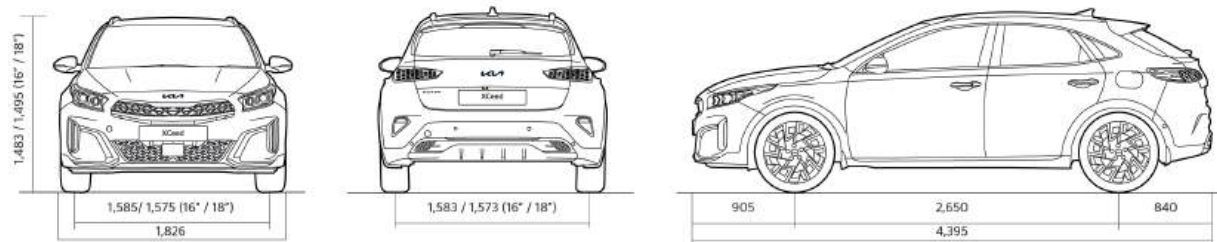

The new Kia XCeed Special Edition is designed to stand out with its unique and bold styling. Plus, with additional design options, you can further customize it to reflect your personal style.

¹ Available from August 2025