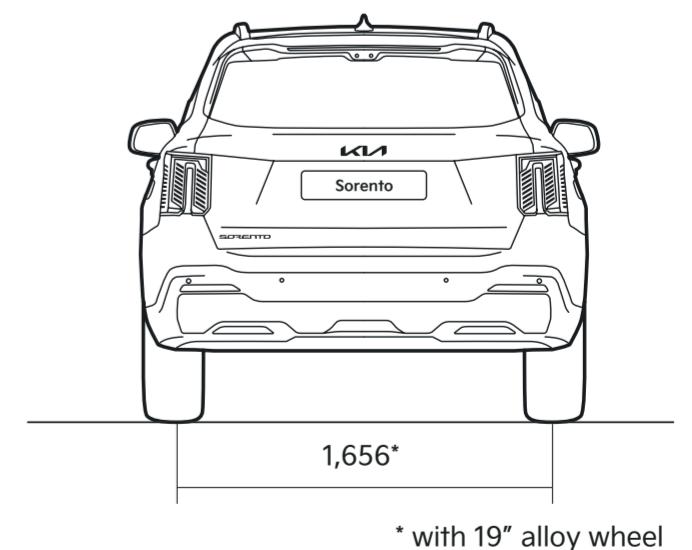

20" Alloy Wheel

Dimension Sketch.

* with 19" alloy wheel

* Sorento ICE ** Sorento HEV

Legal Disclaimer.

¹ The range was determined according to the standardized EU measurement procedure (WLTP). The individual driving style and other factors, such as speed, outside temperature, topography and the use of electricity-consuming devices/units, have an influence on the real-life range and can possibly reduce it.