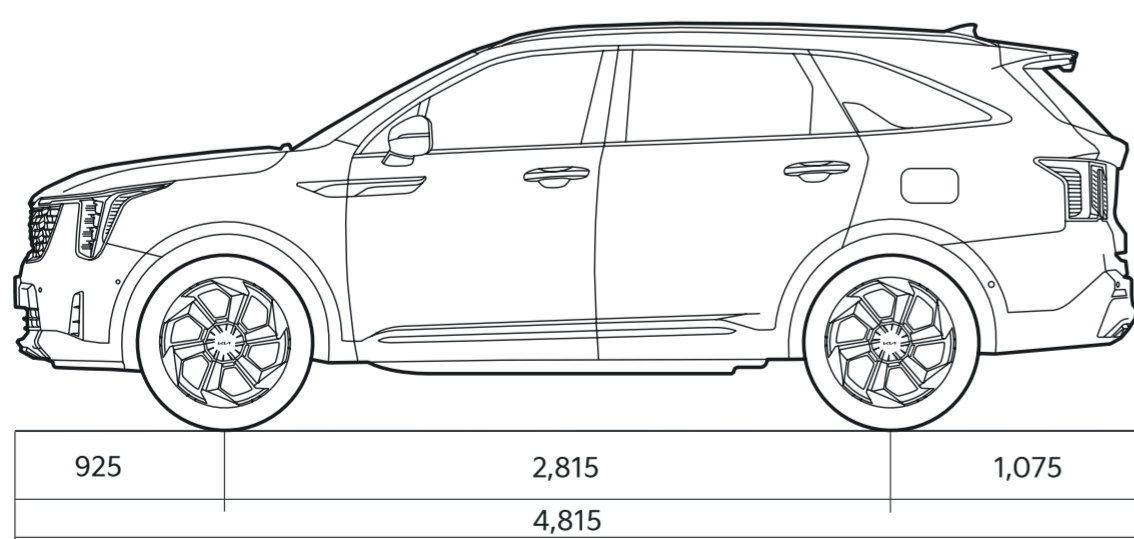

Progressive new rear design.

Vertical taillamps featuring diagonal-shaped LEDs convey a solid SUV presence from behind.

New alloy wheels line-up.

Choose between new 17, 18, 19 and 20-inch alloy wheels and infuse even more boldness.

Gravity Blue

Aurora Black Pearl

Snow White Pearl

Rims.

17" Alloy Wheel*

17" Alloy Wheel**

18" Alloy Wheel

19" Alloy Wheel

20" Alloy Wheel

Dimension Sketch.

* with 19" alloy wheel

* Sorento ICE ** Sorento HEV

Legal Disclaimer.

¹ The range was determined according to the standardized EU measurement procedure (WLTP). The individual driving style and other factors, such as speed, outside temperature, topography and the use of electricity-consuming devices/units, have an influence on the real-life range and can possibly reduce it.