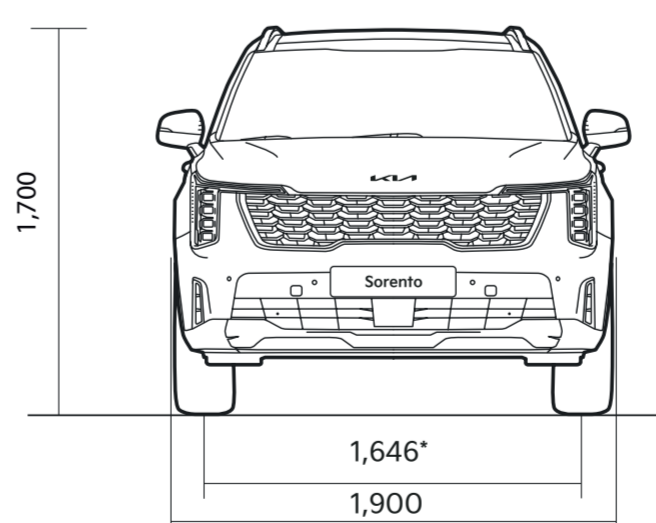

20" Alloy Wheel

Dimension Sketch.

* with 19" alloy wheel

* Sorento ICE ** Sorento HEV

Legal Disclaimer.

¹ The range was determined according to the standardized EU measurement procedure (WLTP). The individual driving style and other factors, such as speed, outside temperature, topography and the use of electricity-consuming devices/units, have an influence on the real-life range and can possibly reduce it.